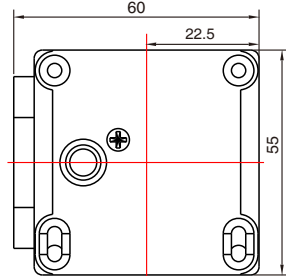

## Specification

- Size: 55Lx55Wx25H(mm)
- Pin Length: 18mm
- Pin Diameter: 7mm
- Voltage: 12VDC  $\pm$  10%
- Current: 320mA
- Suitable for: File cabinet  
Storage cabinet  
Public cloak room
- Weight: 0.1kg

## Outline dimensional drawing

## Hole size