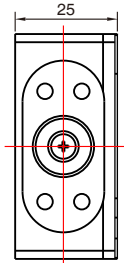

## Specification

- Size: 55Lx55Wx25H(mm)
- Pin Length: 18mm
- Pin Diameter: 7mm
- Voltage: 12VDC  $\pm$  10%
- Current: 320mA
- Suitable for: File cabinet  
Storage cabinet  
Public cloak room
- Weight: 0.1kg

## Outline dimensional drawing

## Hole size